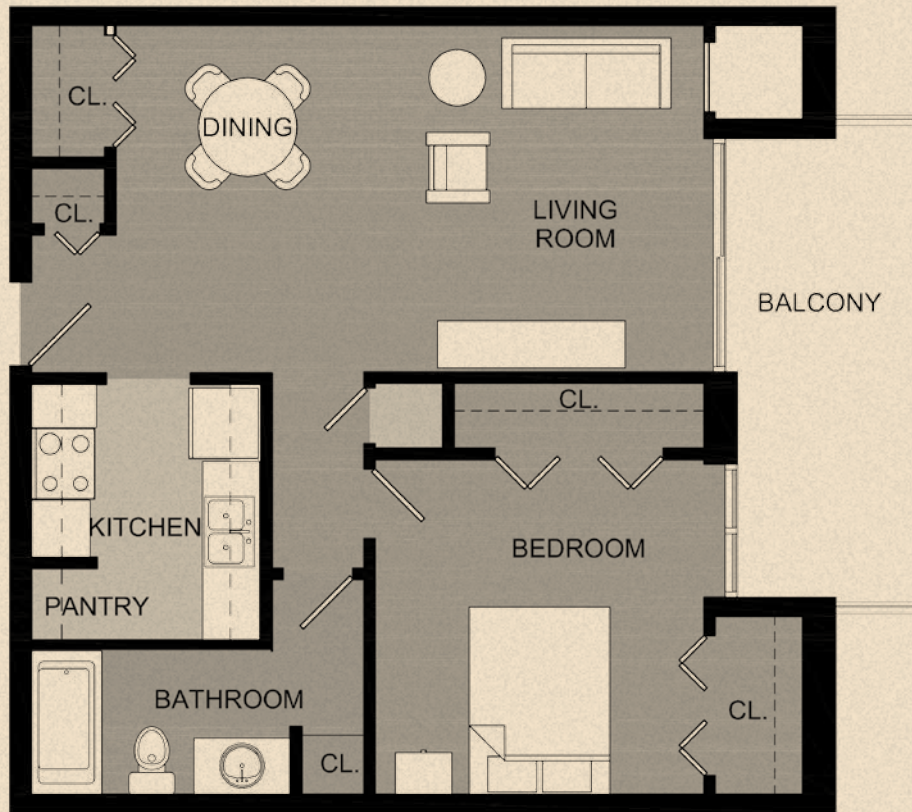

# ONE BEDROOM APARTMENT FLOOR PLAN

## APARTMENT FEATURES

- Well Designed One Bedroom Apartments (Approx. 800 Sq. Ft.)
- All Kitchen Appliances Furnished
- Open Living Room and Dining Room
- Large Bathroom with Built-in Linen Closet
- Private Balcony/Patio
- 24-Hour Emergency Response System
- Washer/Dryer Hook-ups in All Apartments
- Sprinkler Systems and Smoke Detectors
- Abundant Closet Space
- Expanded Basic Cable Included
- \*Small Pets Welcome (Less than 20 lbs.)